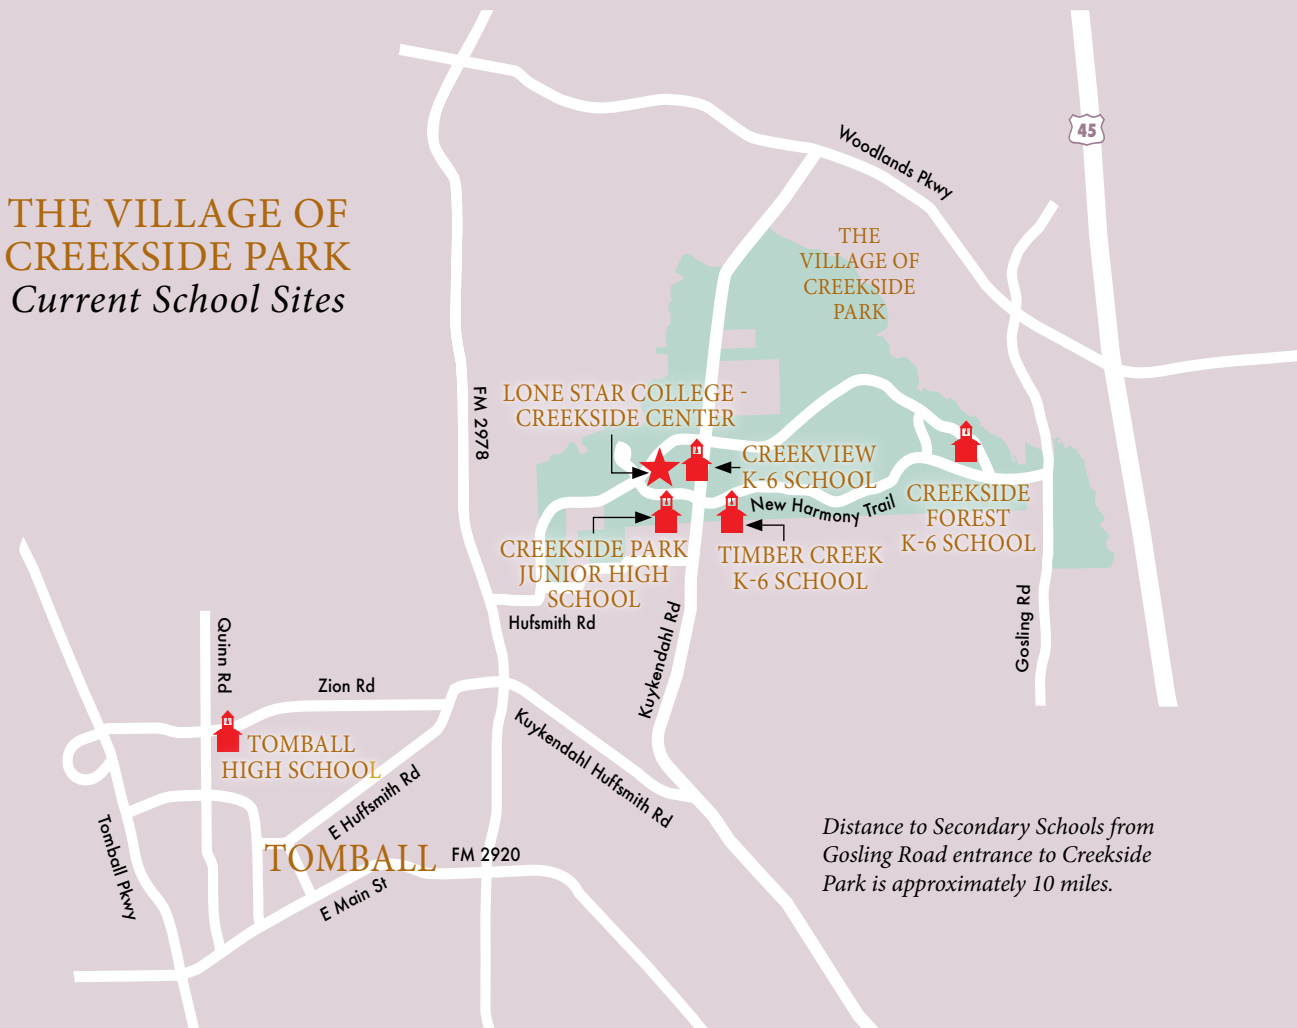

THE VILLAGE OF CREEKSIDE PARK Current School Sites

Private Schools Serving The Woodlands

CENTER FOR TEACHING & LEARNING *Pre K through Grade 9*

26131 Kuykendahl • 832-474-8214 • www.centerforteachingandlearning.com

CUNAE INTERNATIONAL SCHOOL *Pre K through Grade 12*

5655 Creekside Forest Drive • 281-516-3770 • www.DoorToMySchool.com

ESPRIT INTERNATIONAL SCHOOL *18 mos. through Grade 12*

4890 Panther Creek Dr. • 281-298-9200 • www.espritinternationalschool.com

FUSION ACADEMY *Middle and High School*

1201 Lake Woodlands Drive, Suite 4000. • 281-2419-1436 • www.fusionacademy.com

ST. ANTHONY OF PADUA CATHOLIC SCHOOL *Pre K through Grade 8*

7901 Bay Branch Dr. • 281-296-0300 • www.staopcs.org

THE JOHN COOPER SCHOOL *Pre K through Grade 12*

One John Cooper Dr. • 281-367-0900 • www.johncooper.org

THE WOODLANDS CHRISTIAN ACADEMY *Pre K through Grade 12*

5800 Academy Way • 936-273-2555 • www.twca.net

THE WOODLANDS METHODIST SCHOOL *K through Grade 6*

2200 Lake Woodlands Dr. • 281-882-8220 • www.twmschool.org

THE WOODLANDS PREPARATORY SCHOOL *K through Grade 12*

27440 Kuykendahl Road • 281-516-0600 • www.woodlandsprep.org