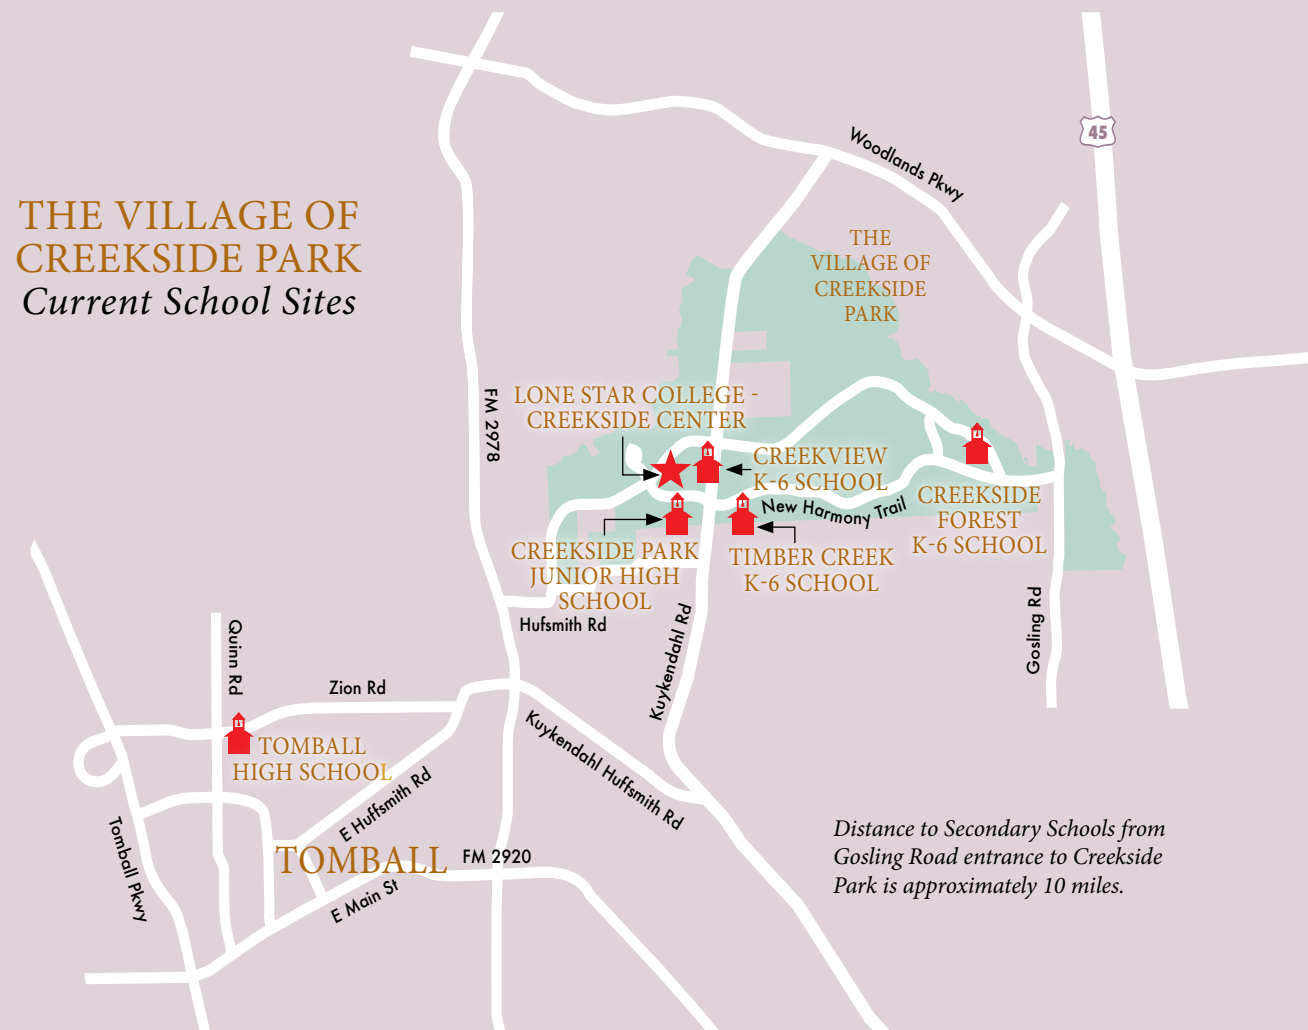

THE VILLAGE OF CREEKSIDE PARK Current School Sites

Private Schools Serving The Woodlands

- **CENTER FOR TEACHING & LEARNING** *Pre K through Grade 9*
  26131 Kuykendahl • 832-474-8214 • www.centerforteachingandlearning.com
- **CUNAE INTERNATIONAL SCHOOL** *Pre K through Grade 12*
  5655 Creekside Forest Drive • 281-516-3770 • www.DoorToMySchool.com
- **ESPRIT INTERNATIONAL SCHOOL** *18 mos. through Grade 12*
  4890 Panther Creek Dr. • 281-298-9200 • www.espritinternationalschool.com
- **FUSION ACADEMY** *Middle and High School*
  1201 Lake Woodlands Drive, Suite 4000. • 281-2419-1436 • www.fusionacademy.com
- **ST. ANTHONY OF PADUA CATHOLIC SCHOOL** *Pre K through Grade 8*
  7901 Bay Branch Dr. • 281-296-0300 • www.staopcs.org
- **THE JOHN COOPER SCHOOL** *Pre K through Grade 12*
  One John Cooper Dr. • 281-367-0900 • www.johncooper.org
- **THE WOODLANDS CHRISTIAN ACADEMY** *Pre K through Grade 12*
  5800 Academy Way • 936-273-2555 • www.twca.net
- **THE WOODLANDS METHODIST SCHOOL** *K through Grade 6*
  2200 Lake Woodlands Dr. • 281-882-8220 • www.twmschool.org
- **THE WOODLANDS PREPARATORY SCHOOL** *K through Grade 12*
  27440 Kuykendahl Road • 281-516-0600 • www.woodlandsprep.org