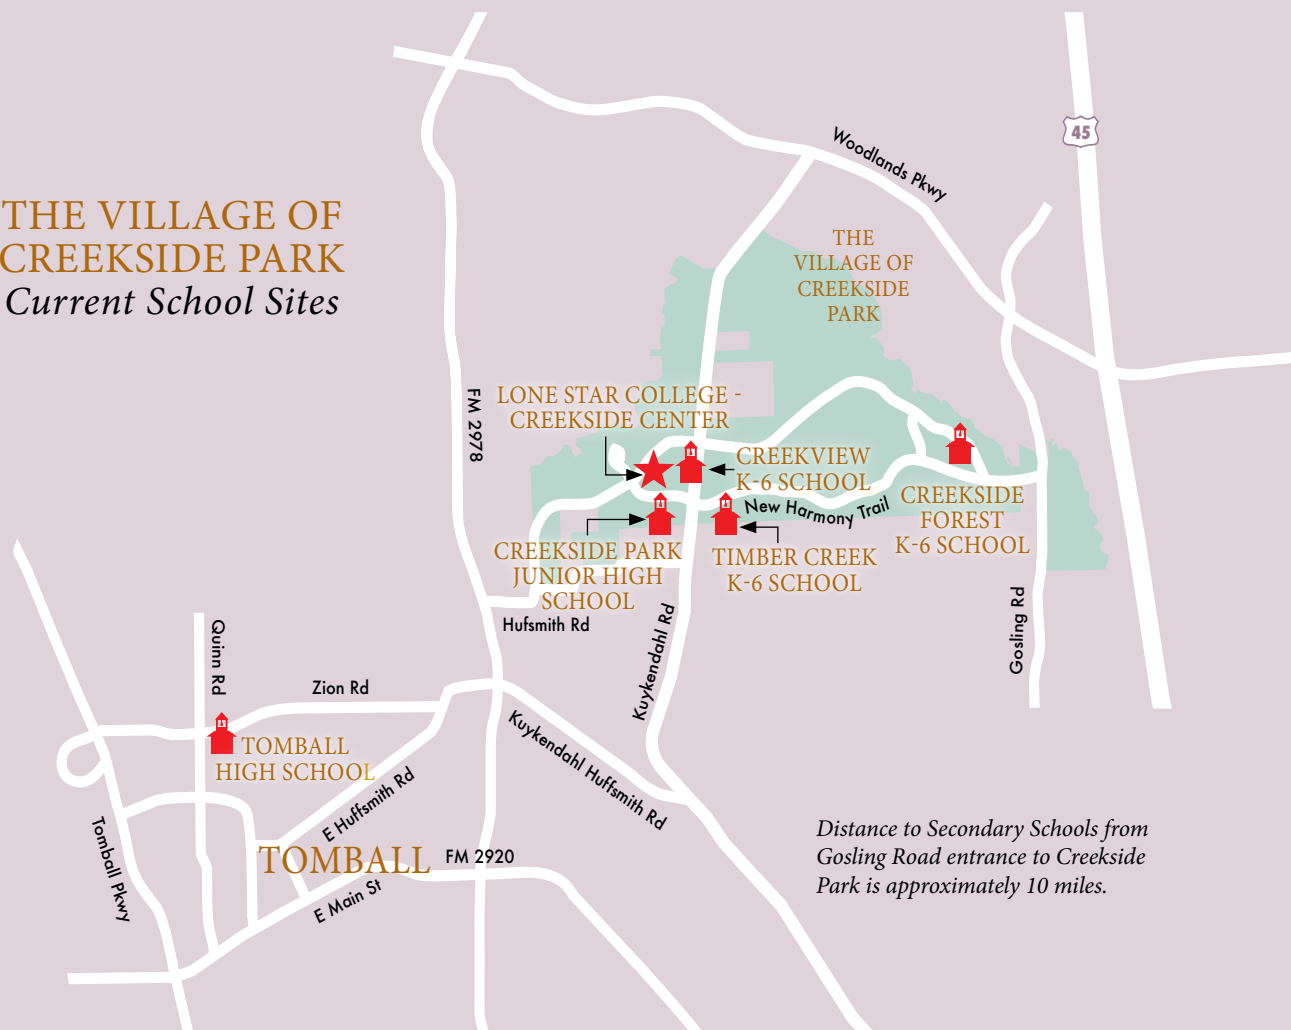

THE VILLAGE OF CREEKSIDE PARK Current School Sites

Private Schools Serving The Woodlands

CENTER FOR TEACHING & LEARNING *Pre K through Grade 9*

26131 Kuykendahl • 832-474-8214 • www.centerforteachingandlearning.com

CUNAE INTERNATIONAL SCHOOL *Pre K through Grade 12*

5655 Creekside Forest Drive • 281-516-3770 • www.DoorToMySchool.com

ESPRIT INTERNATIONAL SCHOOL *18 mos. through Grade 12*

4890 Panther Creek Dr. • 281-298-9200 • www.espritinternationalschool.com

FUSION ACADEMY *Middle and High School*

1201 Lake Woodlands Drive, Suite 4000. • 281-2419-1436 • www.fusionacademy.com

ST. ANTHONY OF PADUA CATHOLIC SCHOOL *Pre K through Grade 8*

7901 Bay Branch Dr. • 281-296-0300 • www.staopcs.org

THE JOHN COOPER SCHOOL *Pre K through Grade 12*

One John Cooper Dr. • 281-367-0900 • www.johncooper.org

THE WOODLANDS CHRISTIAN ACADEMY *Pre K through Grade 12*

5800 Academy Way • 936-273-2555 • www.twca.net

THE WOODLANDS METHODIST SCHOOL *K through Grade 6*

2200 Lake Woodlands Dr. • 281-882-8220 • www.twmschool.org

THE WOODLANDS PREPARATORY SCHOOL *K through Grade 12*

27440 Kuykendahl Road • 281-516-0600 • www.woodlandsprep.org